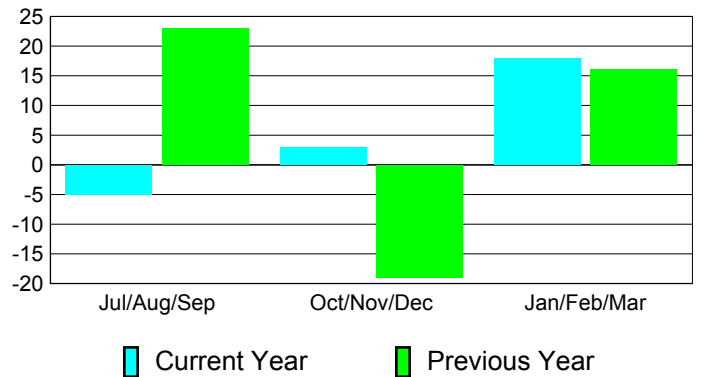

Membership Results
2010-2011

Membership
2009-2010

Month	Net Memb Goal	Actual New Memb	Actual Dropped Memb	Gain/Loss of Memb	Gain/Loss of Memb
Jul/Aug/Sep	12	31	-36	-5	23
Oct/Nov/Dec	16	35	-32	3	-19
Jan/Feb/Mar	4	44	-26	18	16
Totals	32	110	-94	16	20

Membership Results 2010-2011

Goal, New, Dropped, Gain/Loss

Comparison of Membership Gain/Loss

Current Year Compared to the Previous Year

Gender Comparison 2010-2011

Jul/Aug/Sep

Oct/Nov/Dec

Jan/Feb/Mar