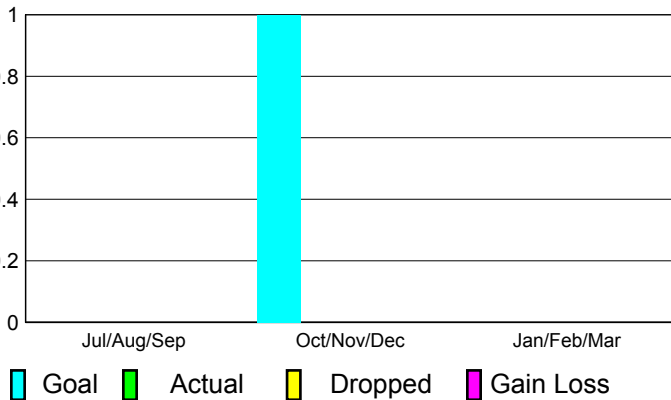

2010-2011 GMT Reports for District (or Undistricted) **District 105SW**

GMT: **HOWARD PATRICK LEE**

Location: **ENGLAND**

GMT CA: **4**

CLUBS

Club Results
2010-2011

Clubs
2009-2010

Month	New Club Goal	Actual New Clubs	Actual Dropped Clubs	Gain/Loss of Clubs	Gain/Loss of Clubs
Jul/Aug/Sep	0	0	0	0	0
Oct/Nov/Dec	1	0	0	0	0
Jan/Feb/Mar	0	0	0	0	0
Totals	1	0	0	0	0

Club Results 2010-2011

Goal, New, Dropped, Gain/Loss

Comparison of Club Gain/Loss

Current Year Compared to the Previous Year

YTD Status Quo Clubs 2010-2011

Status Quo Clubs Compared to Status Quo Members

MEMBERSHIP