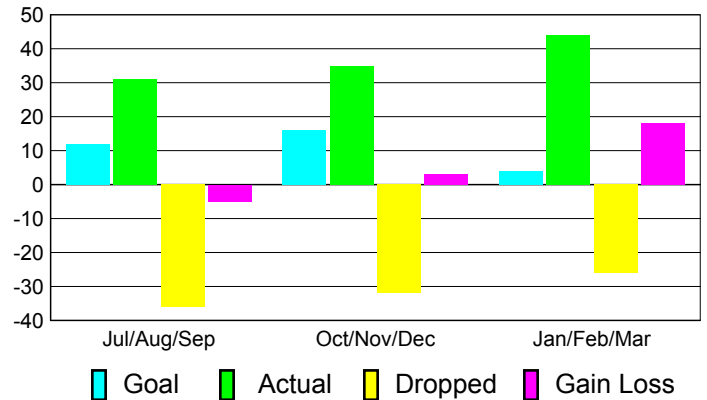

Membership Results 2010-2011

Goal, New, Dropped, Gain/Loss

Comparison of Membership Gain/Loss

Current Year Compared to the Previous Year